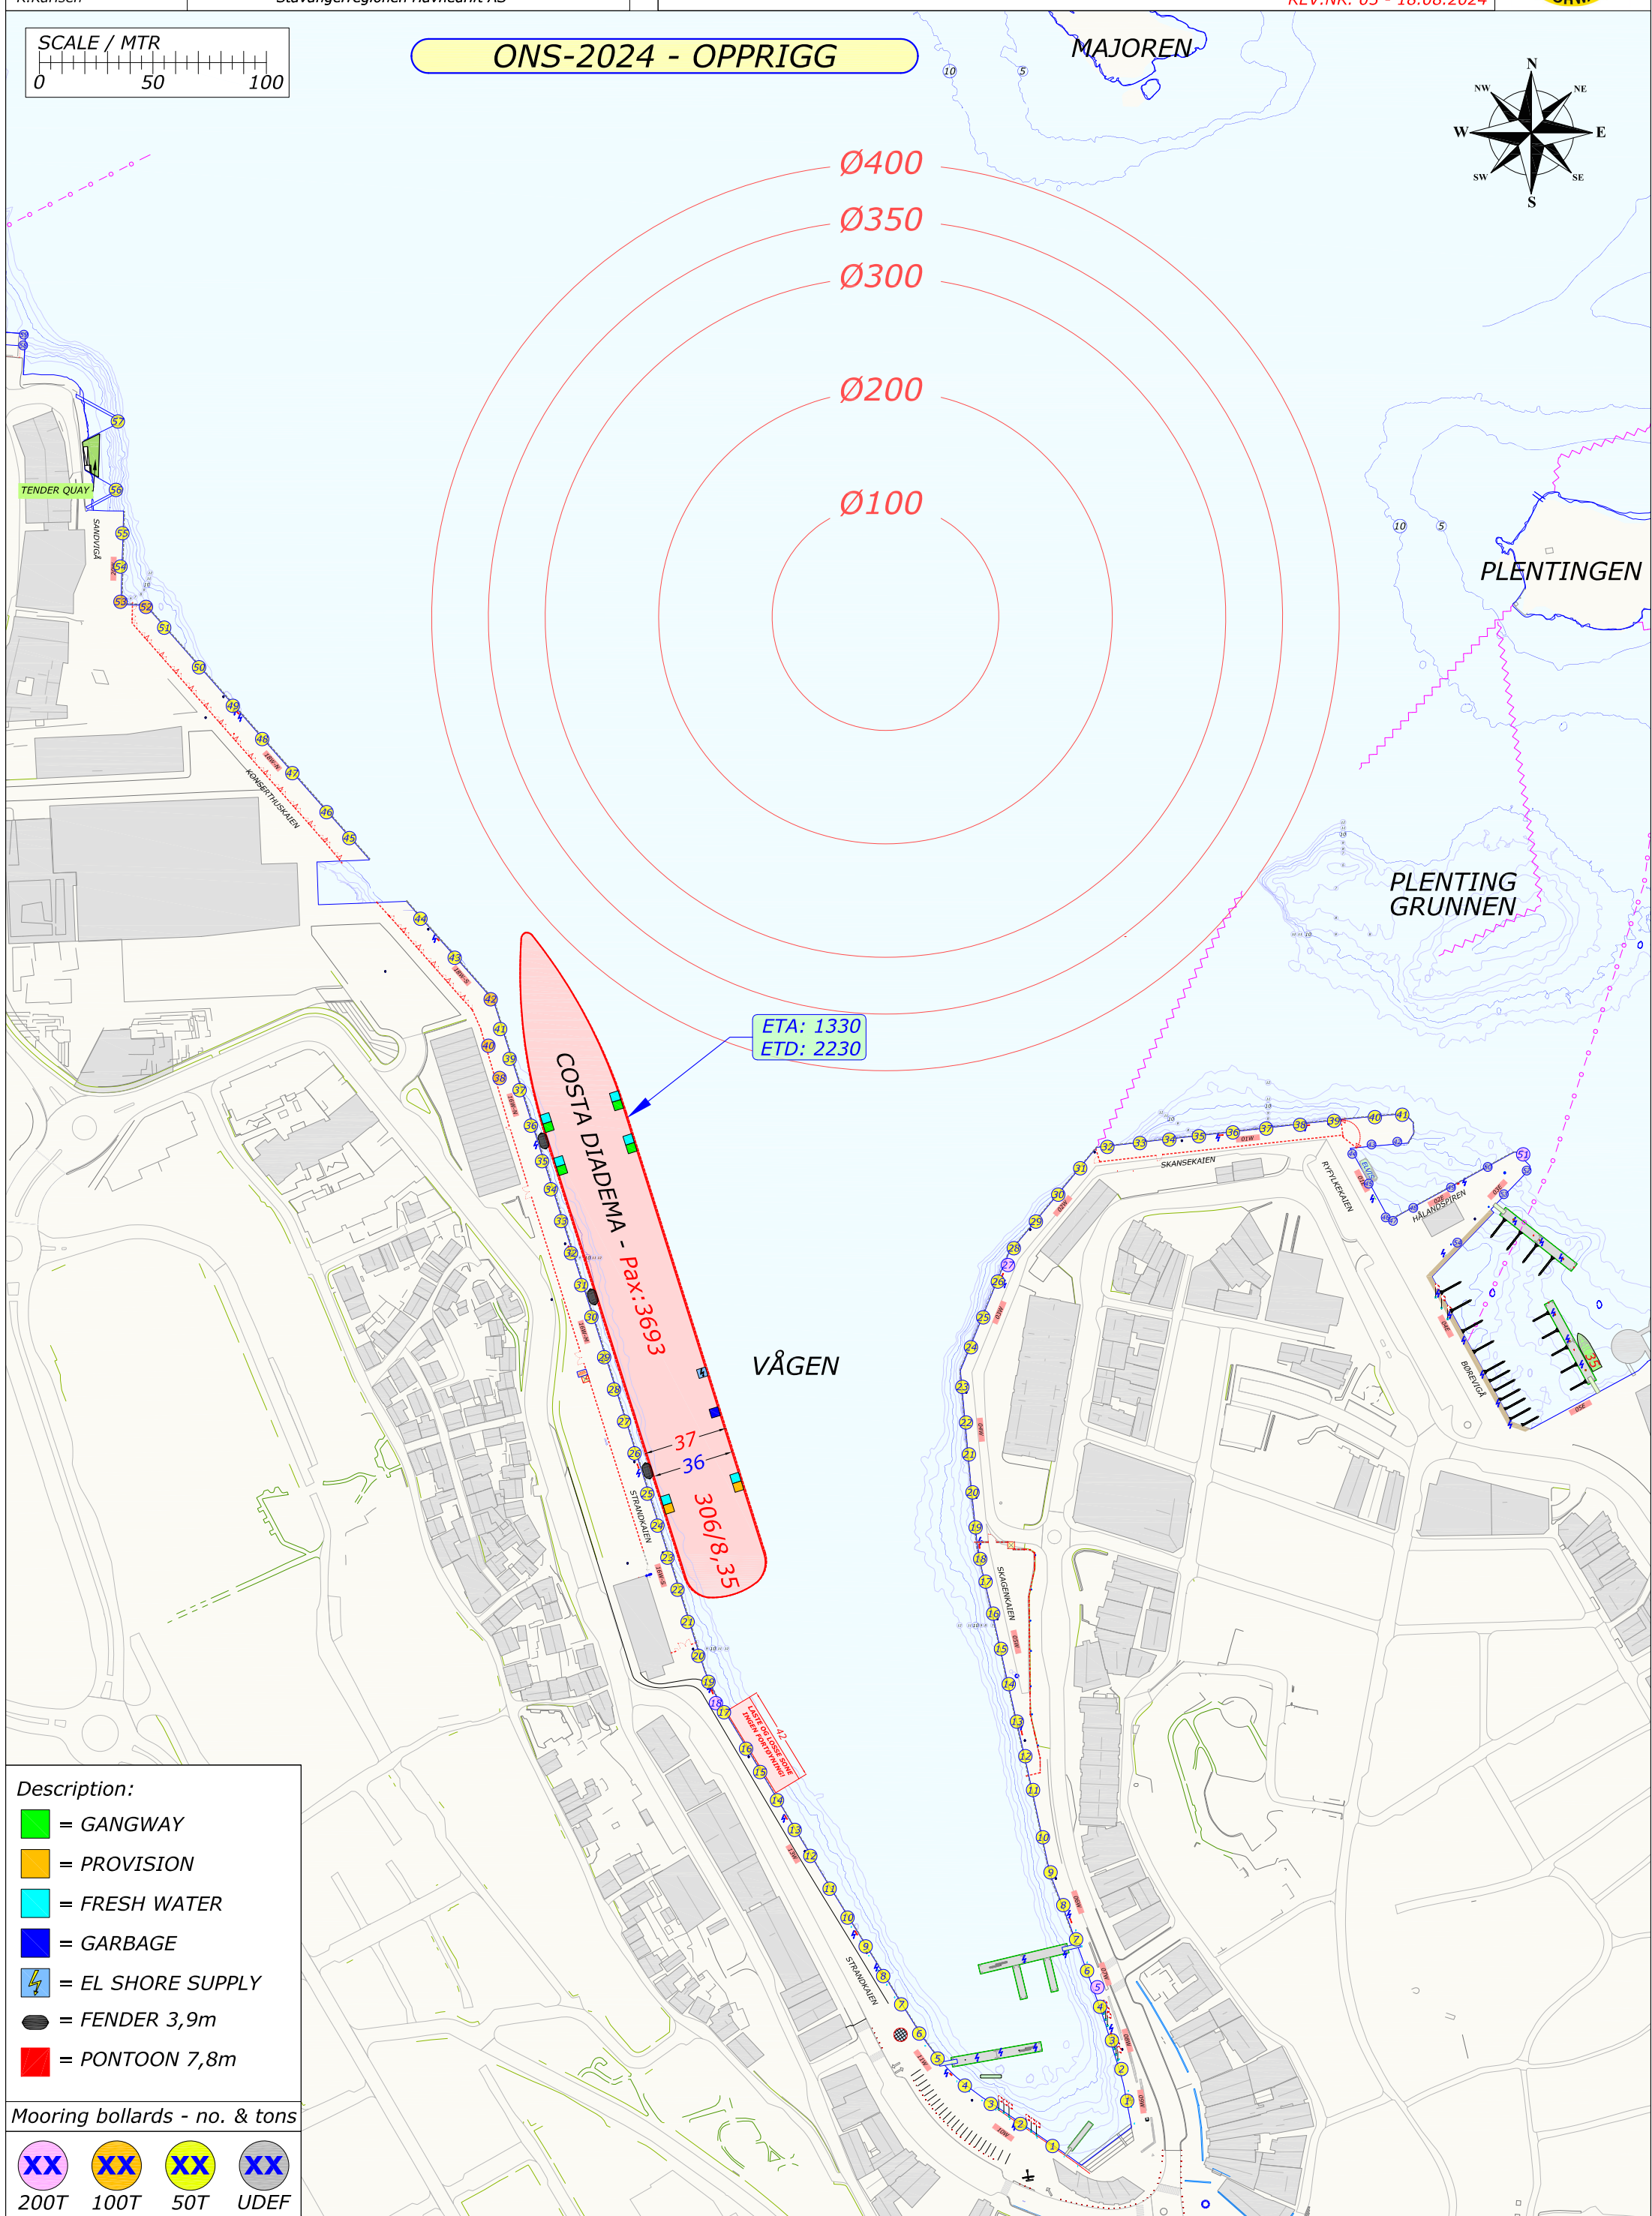

ONS-2024 - OPPRIGG

- Description:**
- = GANGWAY
 - = PROVISION
 - = FRESH WATER
 - = GARBAGE
 - ⚡ = EL SHORE SUPPLY
 - = FENDER 3,9m
 - = PONTOON 7,8m

- Mooring bollards - no. & tons**
- XX 200T
 - XX 100T
 - XX 50T
 - XX UDEF